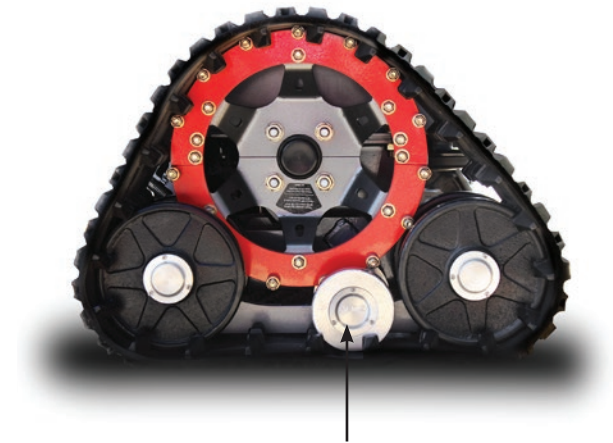

Idler Wheel Kit **NEW**

Center idler wheel kit increases the track's footprint and the down pressure in the middle portion of the track, resulting in reduced turf impact and a smoother overall ride.

Application: For TRX 354 models with an idler wheel carrier that has a hole in the center for a third axle; for models without the hole in the idler wheel carrier, order two (2) Idler Wheel Carriers (p/n 1201055-540) to facilitate the third axle.

Series		p/n
TRX	354 model	2500669

Idler Wheel Kit

TRX Debris Shield Kit

Rear Debris Shield - This debris shield adds 10" of protection to undercarriage components. Made with thick high density poly material.

Series		p/n
TRX*	610 / 660 / 766 models	2500384