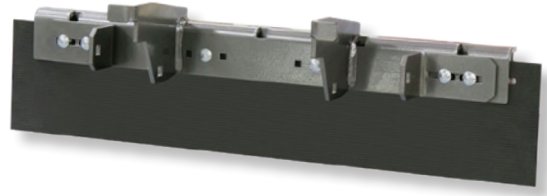

Lawn Striping Kit

Stripe or create more complex patterns in the lawns you mow. Includes flexible rubber striper and all mounting hardware.

Not compatible with All-Terrain Deck

Series		p/n
XR / XE / XE HD	All models	2500149
XP Z / XP S / XC	All models	2500139
XP HD / TRX / TSX	354 models	2500149
	540 / 561 / 610 / 660 / 720 / 766 models	2500332