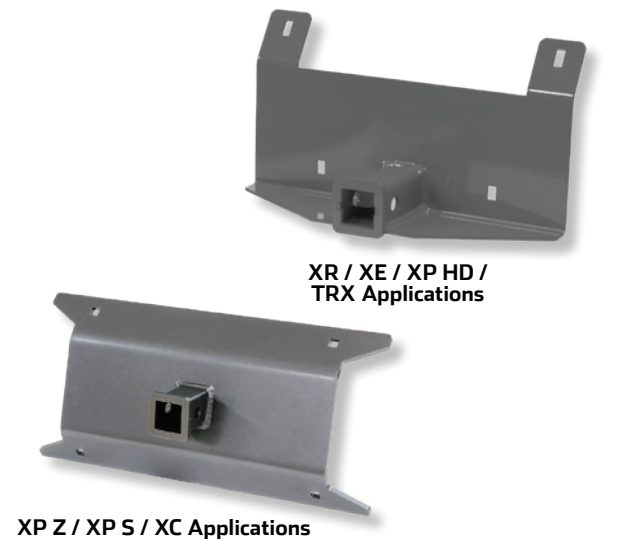

Rear Receiver Hitch Kit (1-1/4 in.)

Super-strong hitch mounts easily over the bumper. Features standard 1-1/4" x 1-1/4" trailer hitch receiver.

Series			p/n
XR / XE / XE HD	All models	Black Chrome	2500226-540
XP Z / XP S	All models		2500081
XC	All models		2500080
XP HD / TRX	354 models	Black Chrome	2500226-540
	540 / 561 / 610 / 660 / 720 / 766 models		2500333