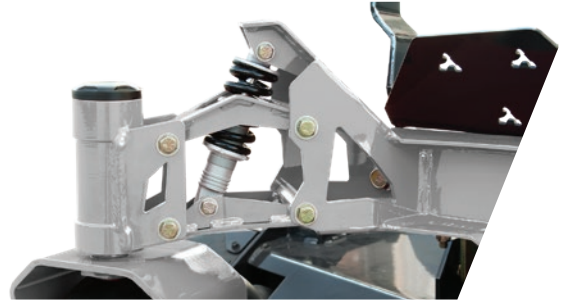

Independent Front Suspension

The Altoz Independent Front Suspension (IFS) is the industry's first parallel twin A-arm front suspension. Features adjustable coil springs over gas shocks that are finely-tuned for precise compression and rebound, the Altoz IFS smooths out rough terrain and allows operators to mow faster with superb comfort and control. Available for 2016 and newer models.

Series		p/n
XR / XE / TRX 354	354 / 480 / 540 models	2500183-550
	610 models	2500208-550