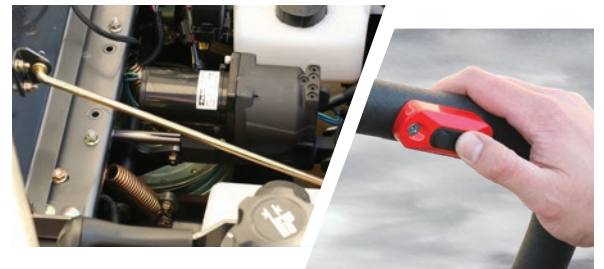

Independent Front Suspension

The Altoz Independent Front Suspension (IFS) is the industry's first parallel twin A-arm front suspension. Features adjustable coil springs over gas shocks that are finely-tuned for precise compression and rebound, the Altoz IFS smooths out rough terrain and allows operators to mow faster with superb comfort and control. Available for 2016 and newer models.

Series		p/n
XR / XE / TRX 354	354 / 480 / 540 models	2500183-550
	610 models	2500208-550

Light Kit

Two LED lights built in an aluminum, shock-proof and waterproof casing. Each light provides 950 lumens with a spot beam of 25 degrees. Kit includes all wiring, mounting brackets and hardware.

Series		p/n
XR / XE / TRX 354	All models	2500313
XC / XP Z / XP S	All models	2500087
XP HD / TRX	540 / 561 / 610 / 660 / 720 /	2500394
	766 models	
TSX	561 models	2500680

Power Deck Lift with Steering Lever Mounted Control

The power deck lift with conveniently located steering lever mounted controls allows for quick and easy deck height adjustments without having to take your hand off the steering lever. Kit includes steering handle assembly, actuator, wiring harness, and all mounting brackets and hardware. Available for 2016 and newer models.

Series		p/n
XC	All models	2500184
XP HD / TRX	540 / 561 / 610 / 660 / 720 /	2500330
	766 models	

Power Splitter

Required when more than one power accessory is installed on the mower.

Series		p/n
All series	All models	2001041