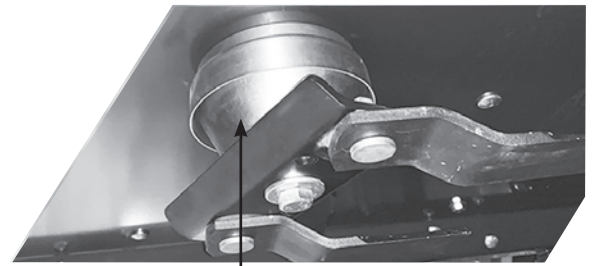

Spindle Guard Kit **NEW**

The spindle guard kit protects the mower deck spindles and helps prevent debris from wrapping around the spindles. Available for TSX and TRX HV All-Terrain deck mowers. One kit is needed for each deck.

Series		p/n
TSX / TRX HV	561 / 766 models	2500715
All-Terrain		

Spindle Guard Installed

Tracks

Turf Tracks - Less aggressive and better for soft ground, rolling hills and sensitive terrain.

Part number and price shown is for a single track. Two tracks needed for each mower.

Series		p/n
TRX / TSX	354 models	5500037
	561 models	5500039
	766 models	5500040