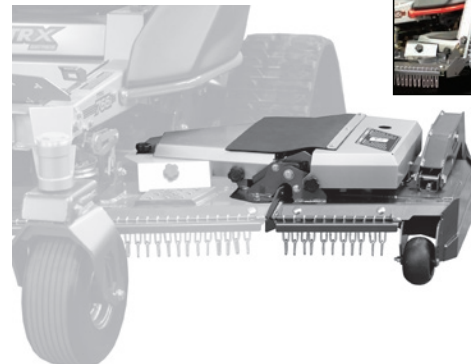

Altoz quality is defined by superior components working in unison to deliver intuitive and responsive mowers with a professional-grade cut to get even your toughest jobs done with speed and power.

TSX / TRX Deck Kit

HV All-Terrain Deck – Heavy-duty, fabricated, reinforced steel deck with six swing blades and sloped back rear discharge design that efficiently processes material.

Series		p/n
TRX	610 models (61")	2500309
	660 models (66")	2500490
	766 models (66")	
TSX	561 models (61")	2500681

Offset HV All-Terrain Deck – The offset HV All-Terrain Deck is offset 3.5" to the left which allows for better visibility on the trim side for a closer cut underneath and around immobile objects.

Series		p/n
TRX	660 models (66")	2500660
	766 models (66")	

Aero Deck™ Finish Deck – High output cutting and side discharge deck features heat-dissipating spindles and adjustable baffles for a professional cut.

Series		p/n
TRX	610 models (61")	2500311
	660 models (66")	2500491
	766 models (66")	
TSX	561 models (61")	2500682

Deck Wing Extension **NEW**

Perfect for solar fields, under fence lines, shore lines, ditch banks, water retention ponds and anywhere you need to get under or over. Ditch the string trimmers and reduce man hours, gain 25% more coverage than a 66" deck.

Application: Fits all TRX 766 All-Terrain decks with removable side inspection plates.

Series		p/n
TRX	766 model All-Terrain decks with removable side inspection plates.	2500714