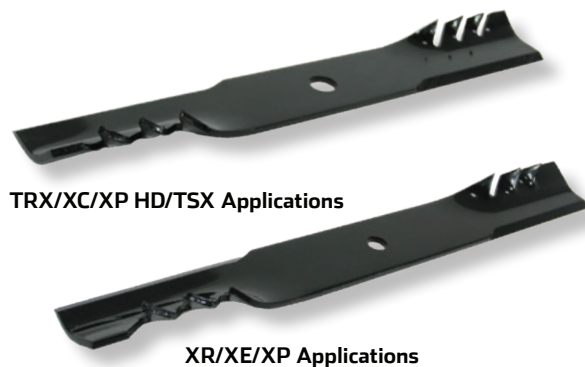

Gator Mulching Replacement Blades

Authorized Altoz replacement blades are designed for superior grass processing whether you are mulching, side discharging or bagging. Gator Mulcher G3 blade with 5/8" bore on TRX 354, XR, XE, and XP Z/XP S models. Gator Mulcher G6 blade with 15/16" bore on XP HD, XC, TRX, and TSX finish cut models (excluding TRX 354).

Part number and price shown is for a kit of three blades. Three blades required for each mower.

Series		p/n
XR / XE / XE HD / XP Z / XP S	480 models (17" blade)	2500530
	540 models (19" blade)	2500531
	610 models (21" blade)	2500532
XP HD / XC / TRX / TSX	354 models (19" blade)	2500531
	540 models (19" blade)	2500533
	561 / 610 models (21" blade)*	2500534
	660 / 766 models (22-1/2" blade)*	2500535
	720 models (24-1/2" blade)	2500536

*All-Terrain Deck requires HV All-Terrain straight blade kit.