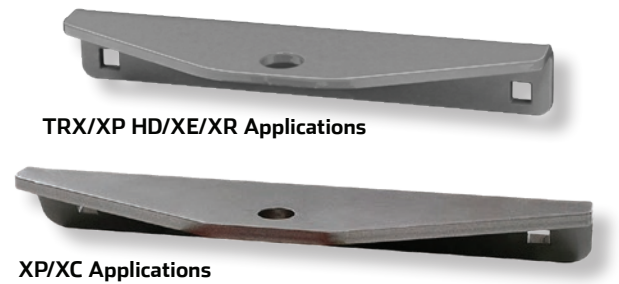

The power deck lift with conveniently located steering lever mounted controls allows for quick and easy deck height adjustments without having to take your hand off the steering lever. Kit includes steering handle assembly, actuator, wiring harness, and all mounting brackets and hardware. Available for 2016 and newer models.

MOWER > ACCESSORIES & ATTACHMENTS

Front Receiver Hitch Kit (1-1/4 in.)

Hitch mounts onto front or over Independent Front Suspension. Features standard 1-1/4" x 1-1/4" trailer hitch receiver.

Series			p/n
XR / XE / TRX 354	Standard	Silver	2500227-550
	With front suspension	Red	2500290
		Silver	2500290-550
TRX / XP HD	561 / 610 / 660 / 766 models		2500499

Standard Hitch Kit

Standard hitch mounts easily on the bumper. Features a 5/8" opening for drop pin.

Series			p/n
XR / XE / XE HD / XP HD / TRX	All models	Black Chrome	2500163-540
XC	All models		2500084