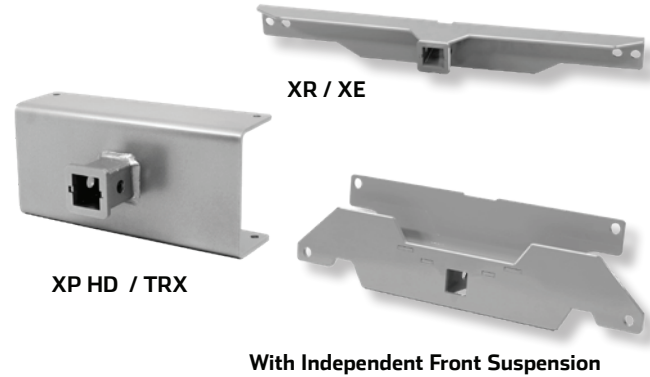

MOWER > ACCESSORIES & ATTACHMENTS

Front Receiver Hitch Kit (1-1/4 in.)

Hitch mounts onto front or over Independent Front Suspension. Features standard 1-1/4" x 1-1/4" trailer hitch receiver.

Series			p/n
XR / XE / TRX 354	Standard	Silver	2500227-550
	With front suspension	Red	2500290
		Silver	2500290-550
TRX / XP HD	561 / 610 / 660 / 766 models		2500499